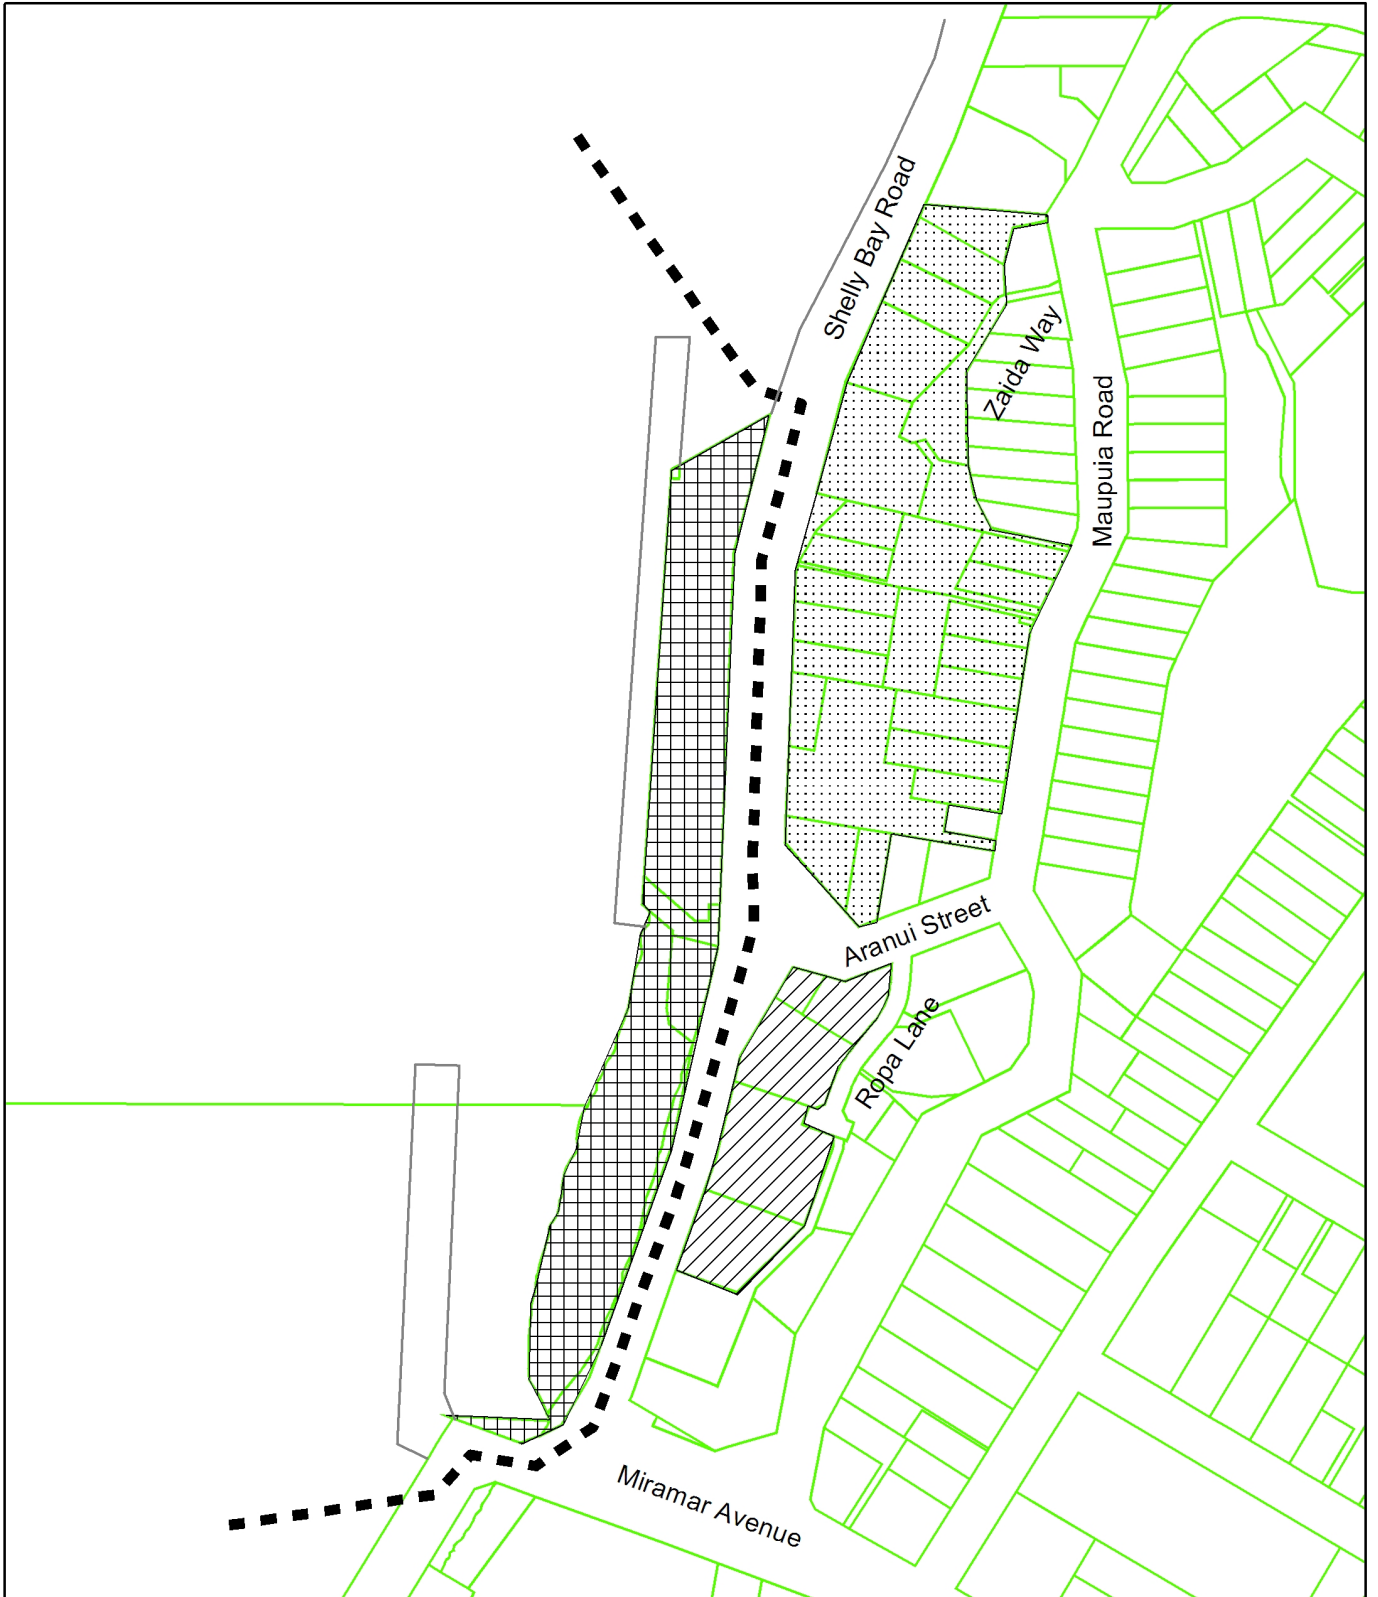

# Proposed District Plan Change 49 - Port Noise Emission Levels and Insulation Rules

## Map 3 - Miramar Port Area

### Legend

■ ■ ■ Port Noise Control Line

Inner Port Noise Affected Area  
- Operational Port Area  
(Suburban Centre)

Outer Port Noise Affected  
Area - Outer Residential

Outer Port Noise  
Affected Area -  
Suburban Centre