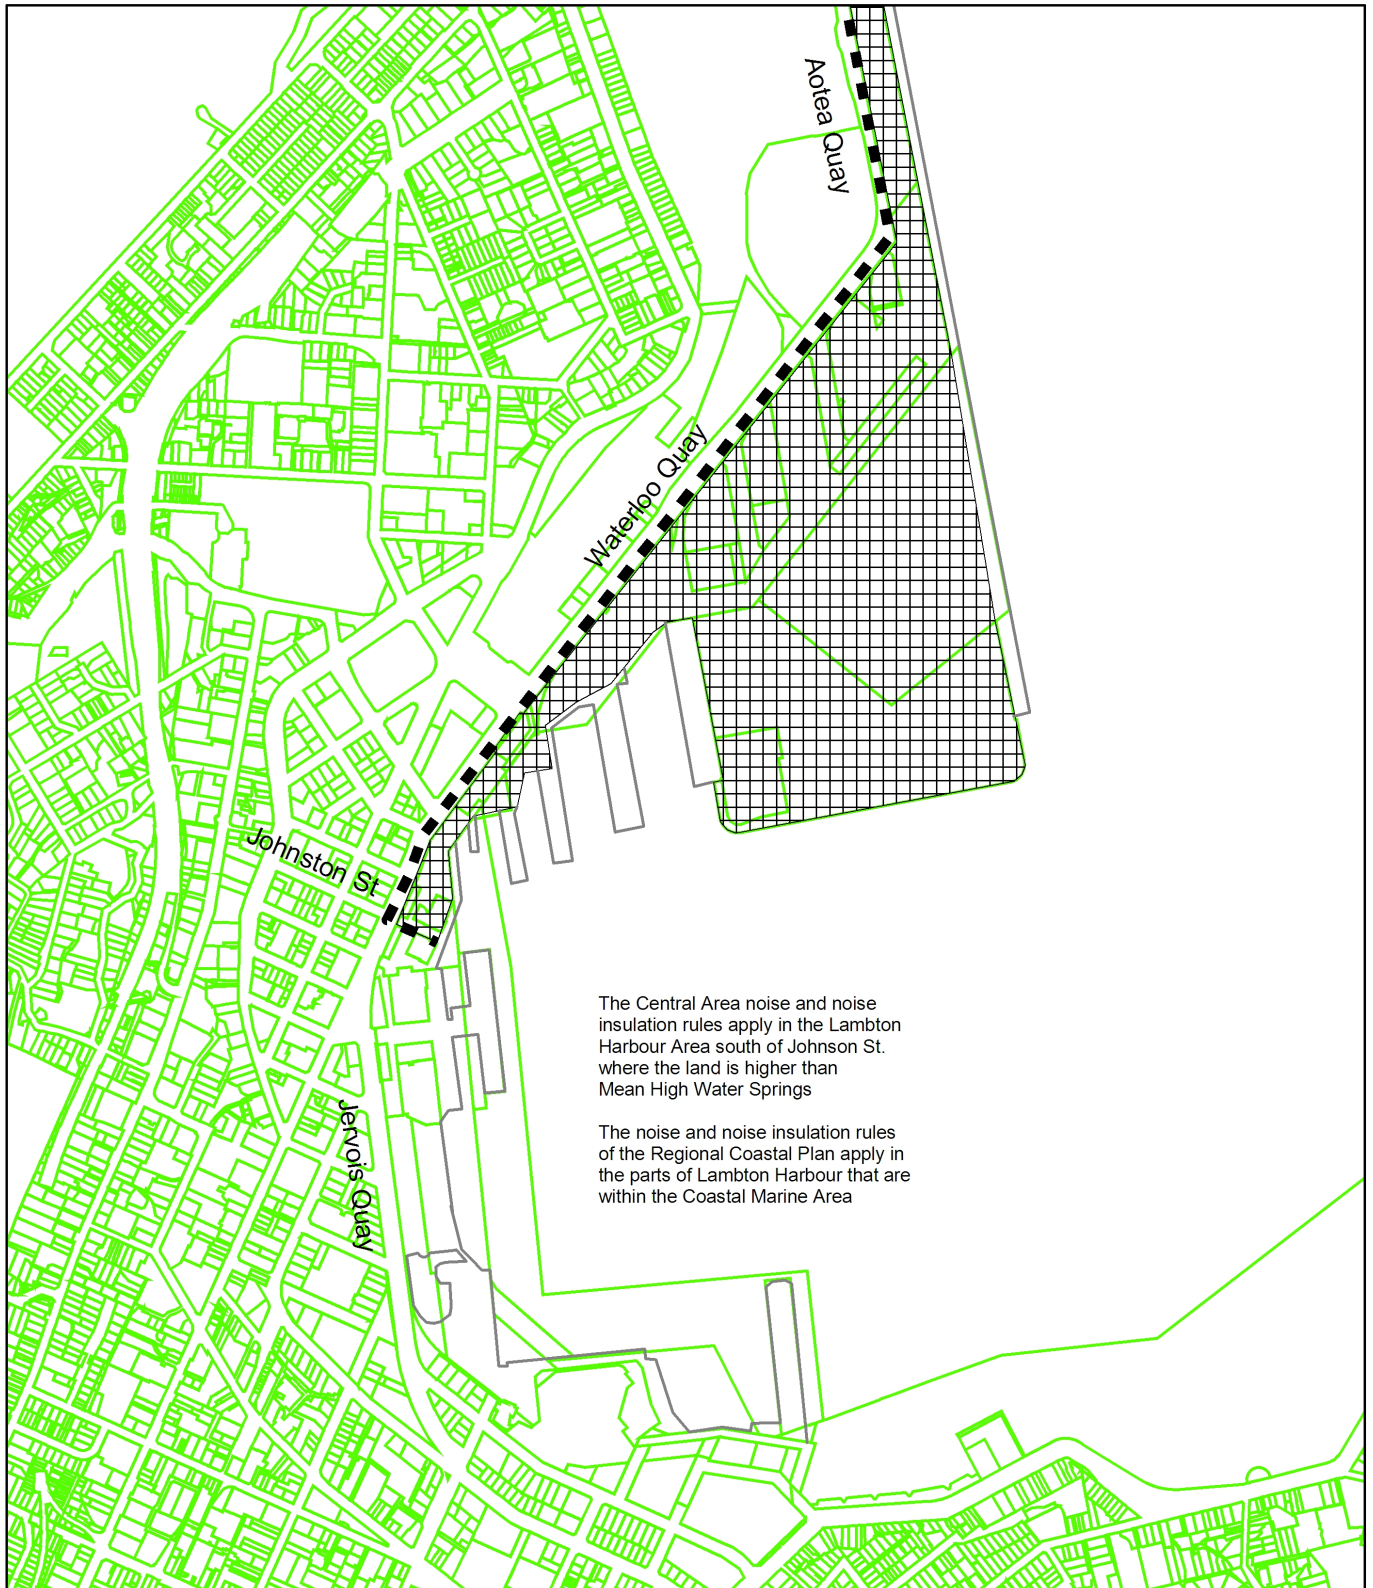

Variation 3 - Port Noise Emission Levels and Insulation Rules

Map 2 - Main Port - Southern Area

Legend

■ ■ ■ Port Noise Control Line

■ ■ ■ Inner Port Noise Affected Area - Central Area