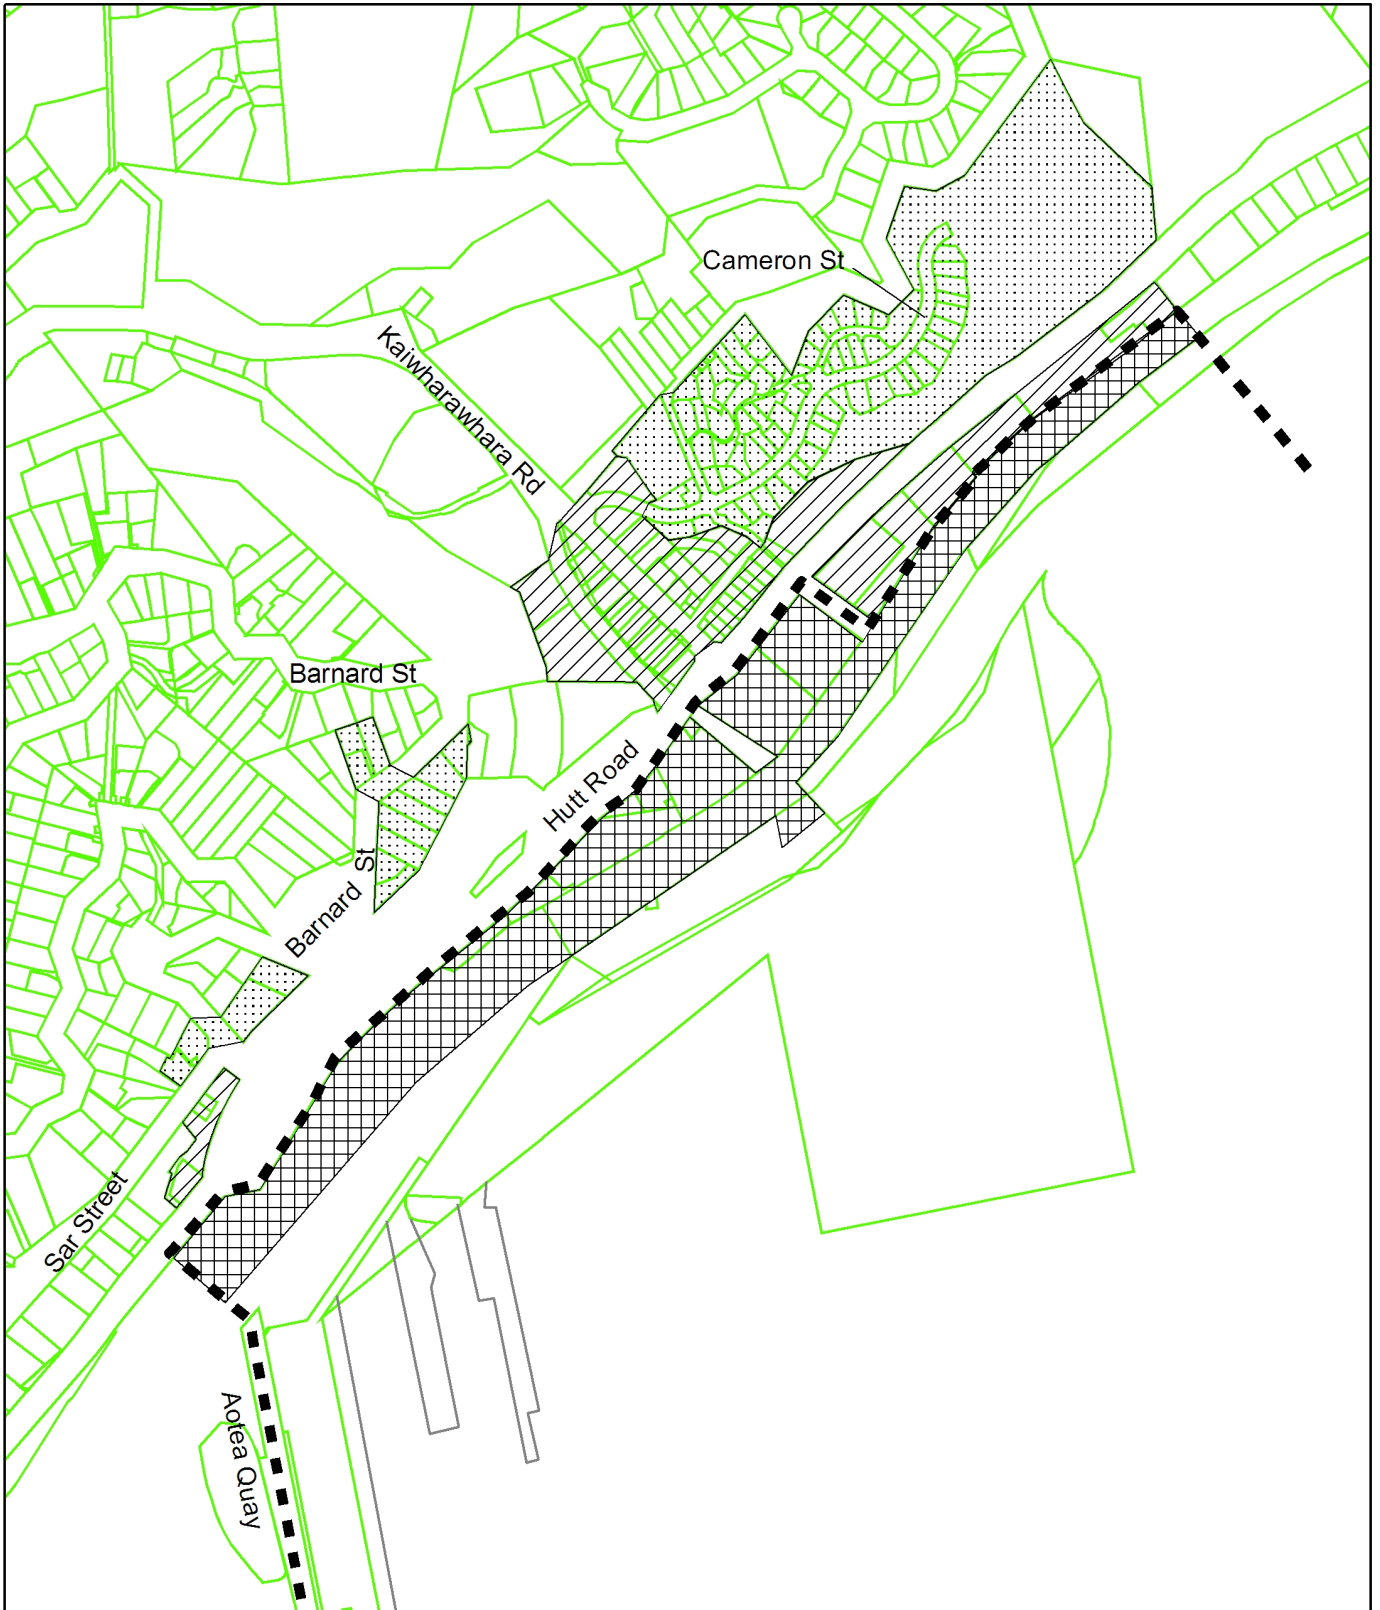

Proposed District Plan Change 49 -
Port Noise Emission Levels and Insulation Rules

Map 1a - Main Port - Northern Area

Legend

- ■ ■ Port Noise Control Line
- ■ ■ Inner Port Noise Affected Area - Suburban Centre
- ■ ■ Outer Port Noise Affected Area - Outer Residential
- ■ ■ Outer Port Noise Affected Area - Suburban Centre