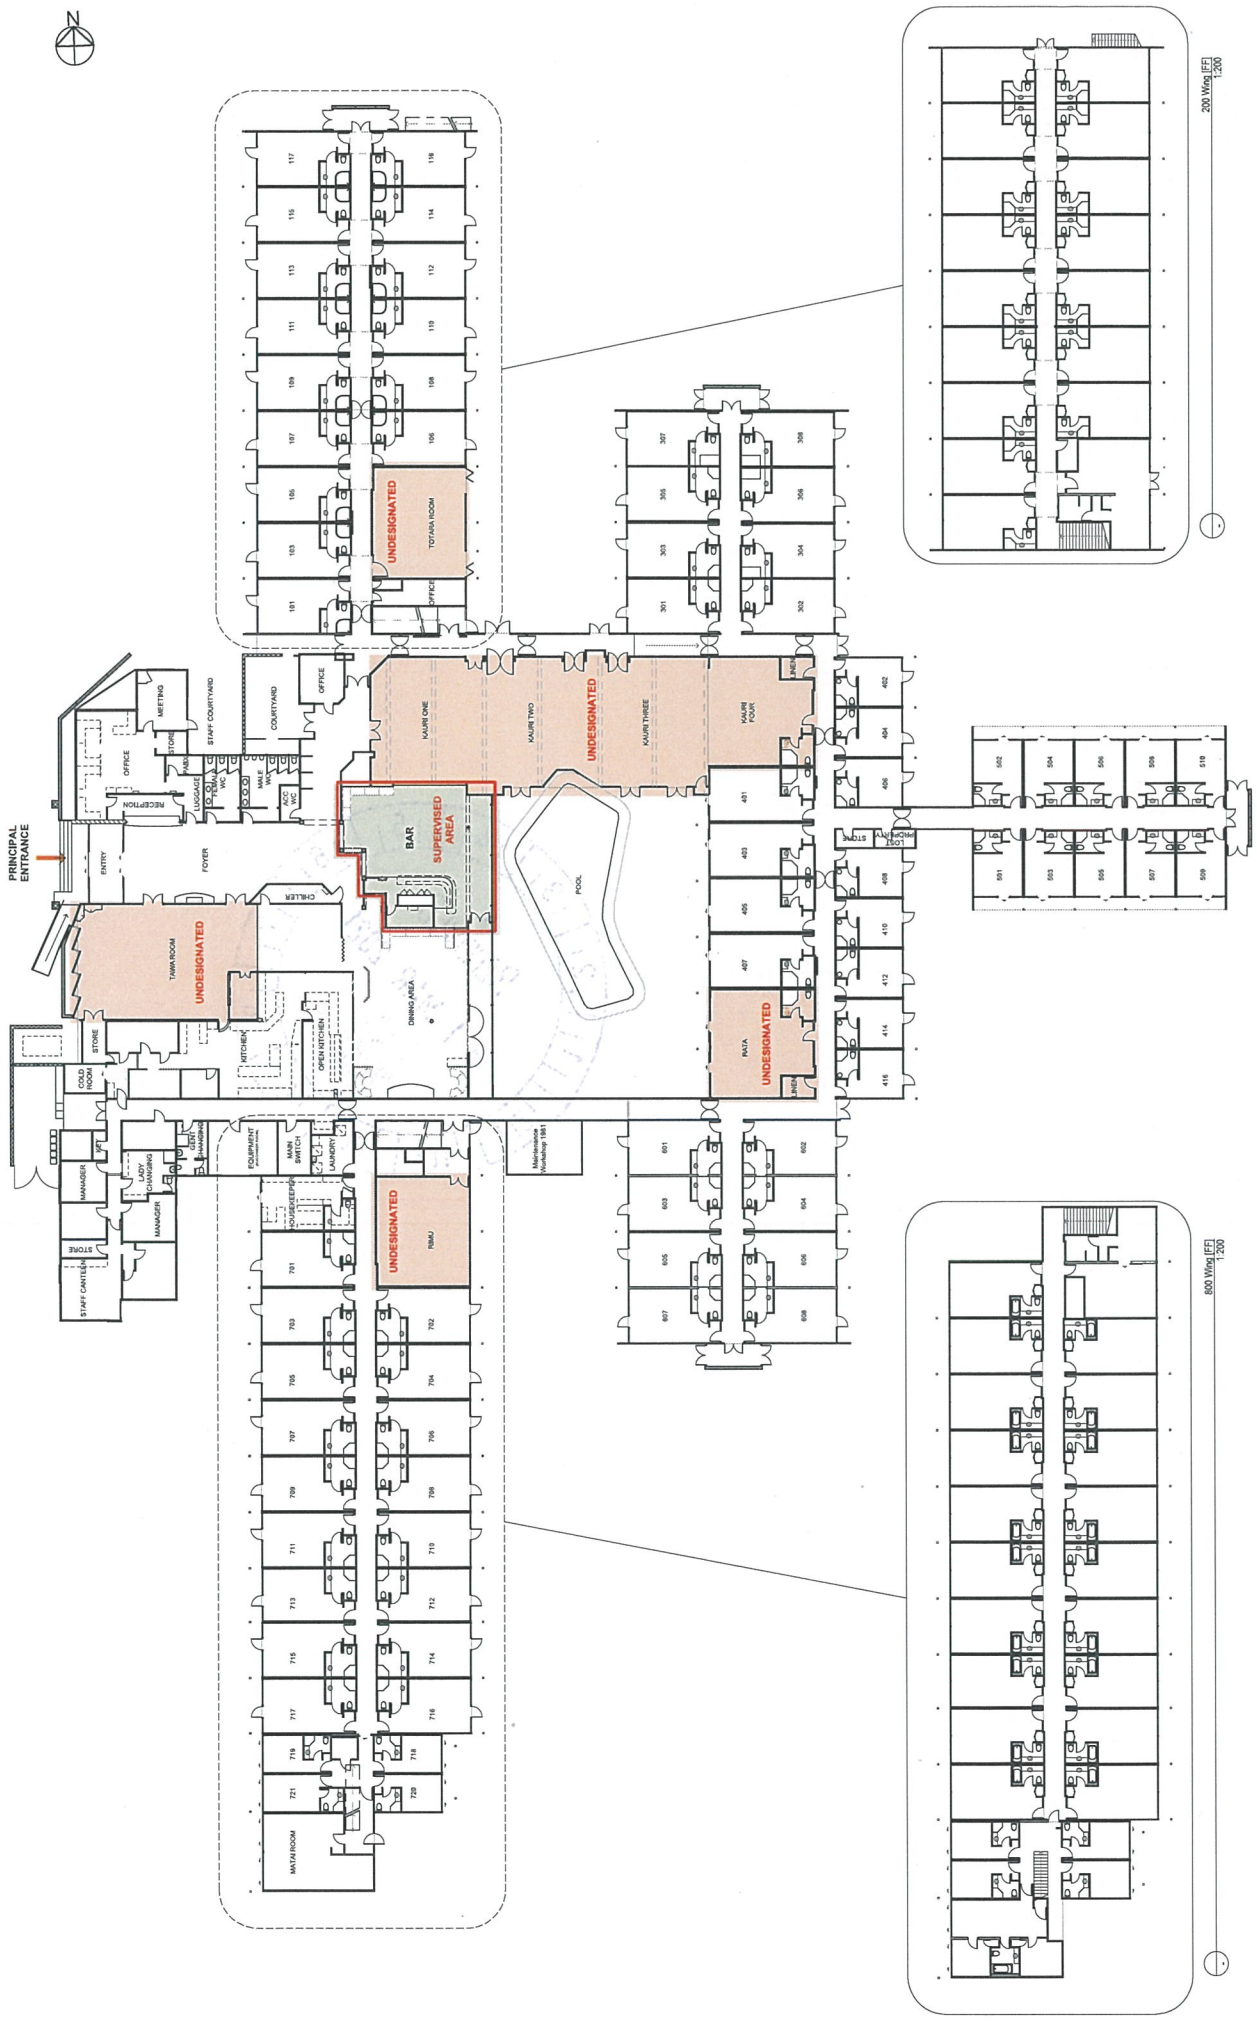

WCC RECEIVED 31 MARCH 2021

200 Wings (EF) 1:200

800 Wings (EF) 1:200

Overall Building (GF) 1:200