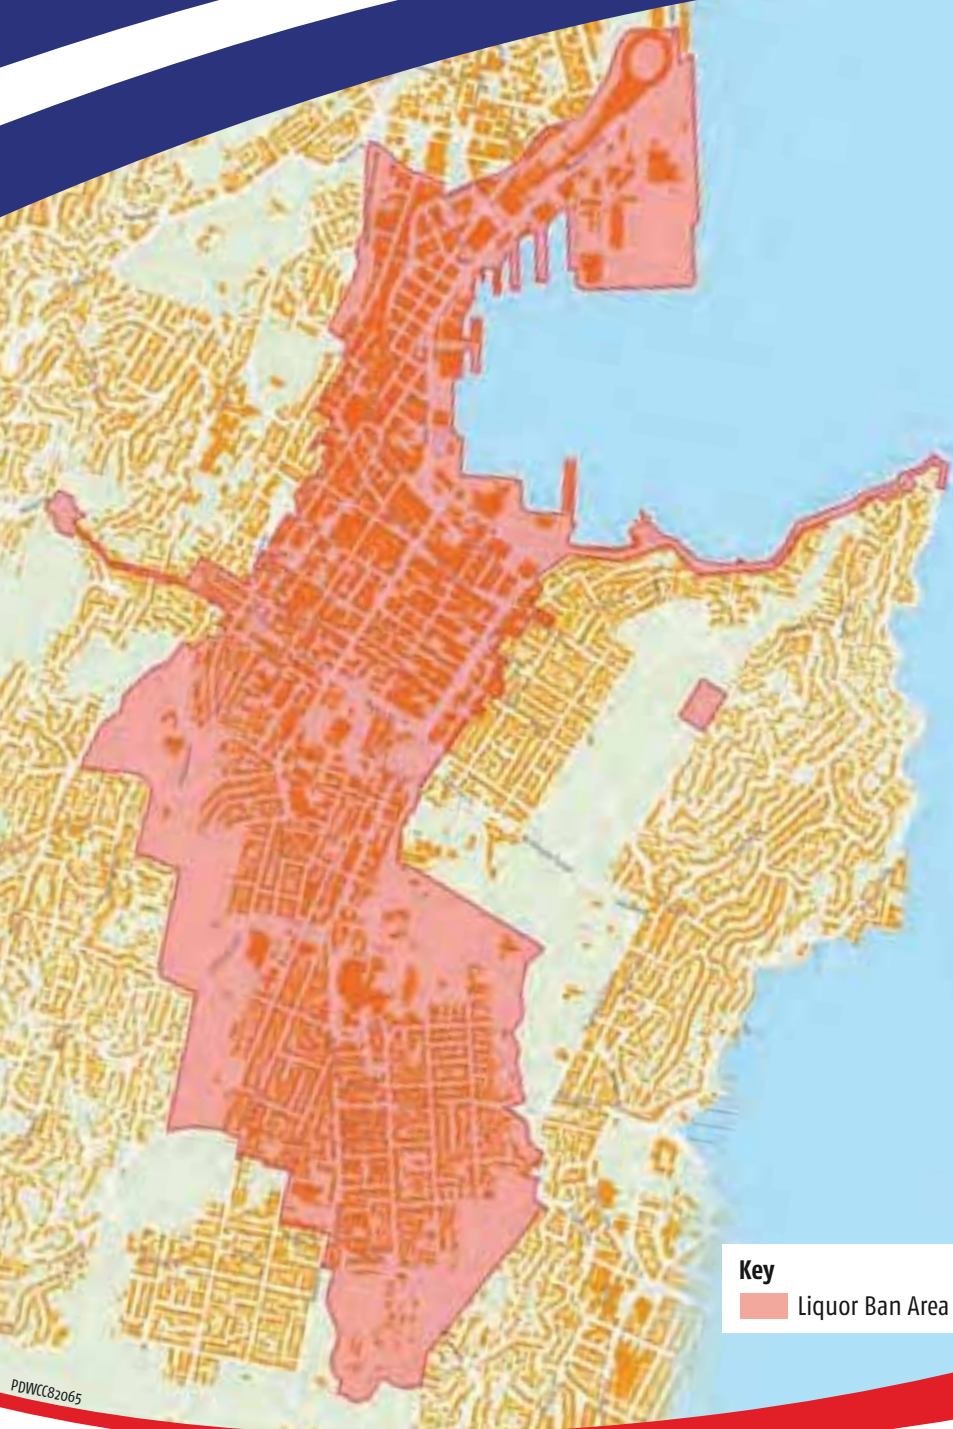

Liquor-free Zone AT ALL TIMES

Key

 Liquor Ban Area

Drinking and/or possession of liquor is prohibited at all times in any public place within the Wellington Central Area, Aro Valley, Central Park, the Mount Victoria lookout, Oriental Bay, Mount Cook and Newtown (the control area) as shown on the map.