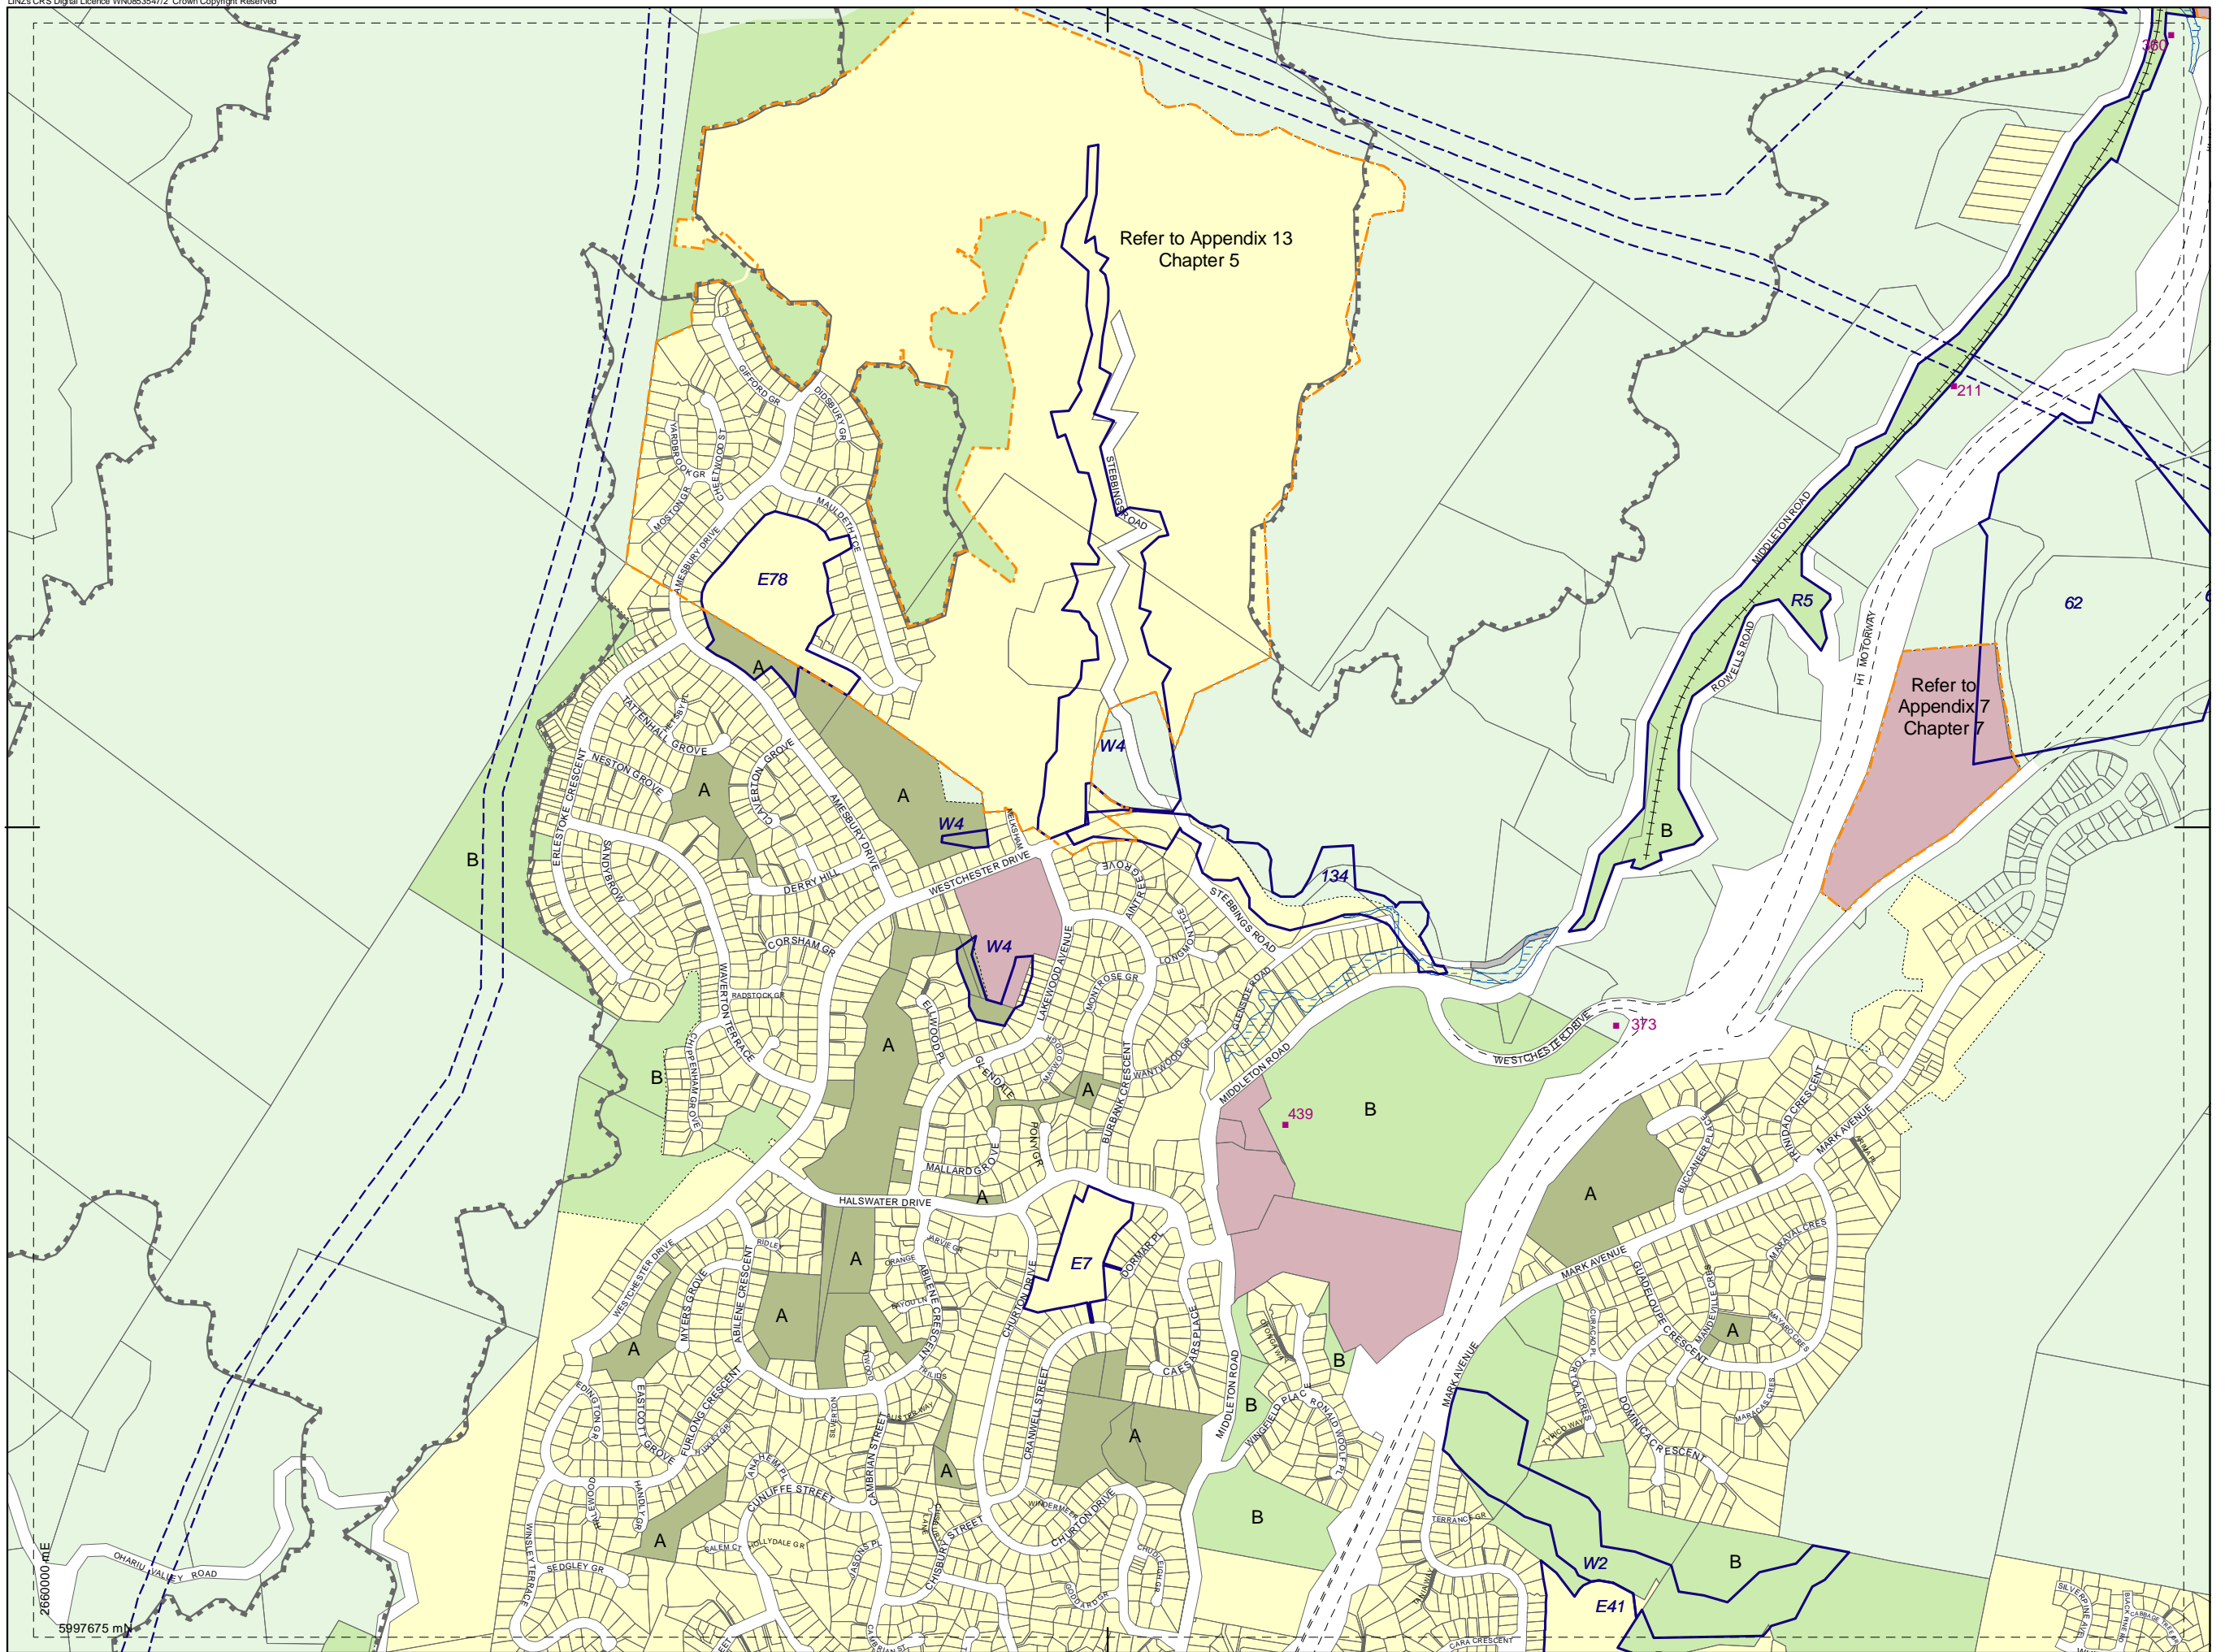

1:10,000

	28	30
25	26	27
	23	24

WELLINGTON CITY COUNCIL DISTRICT PLAN MAP

Operative July 2000
Updated March 2011