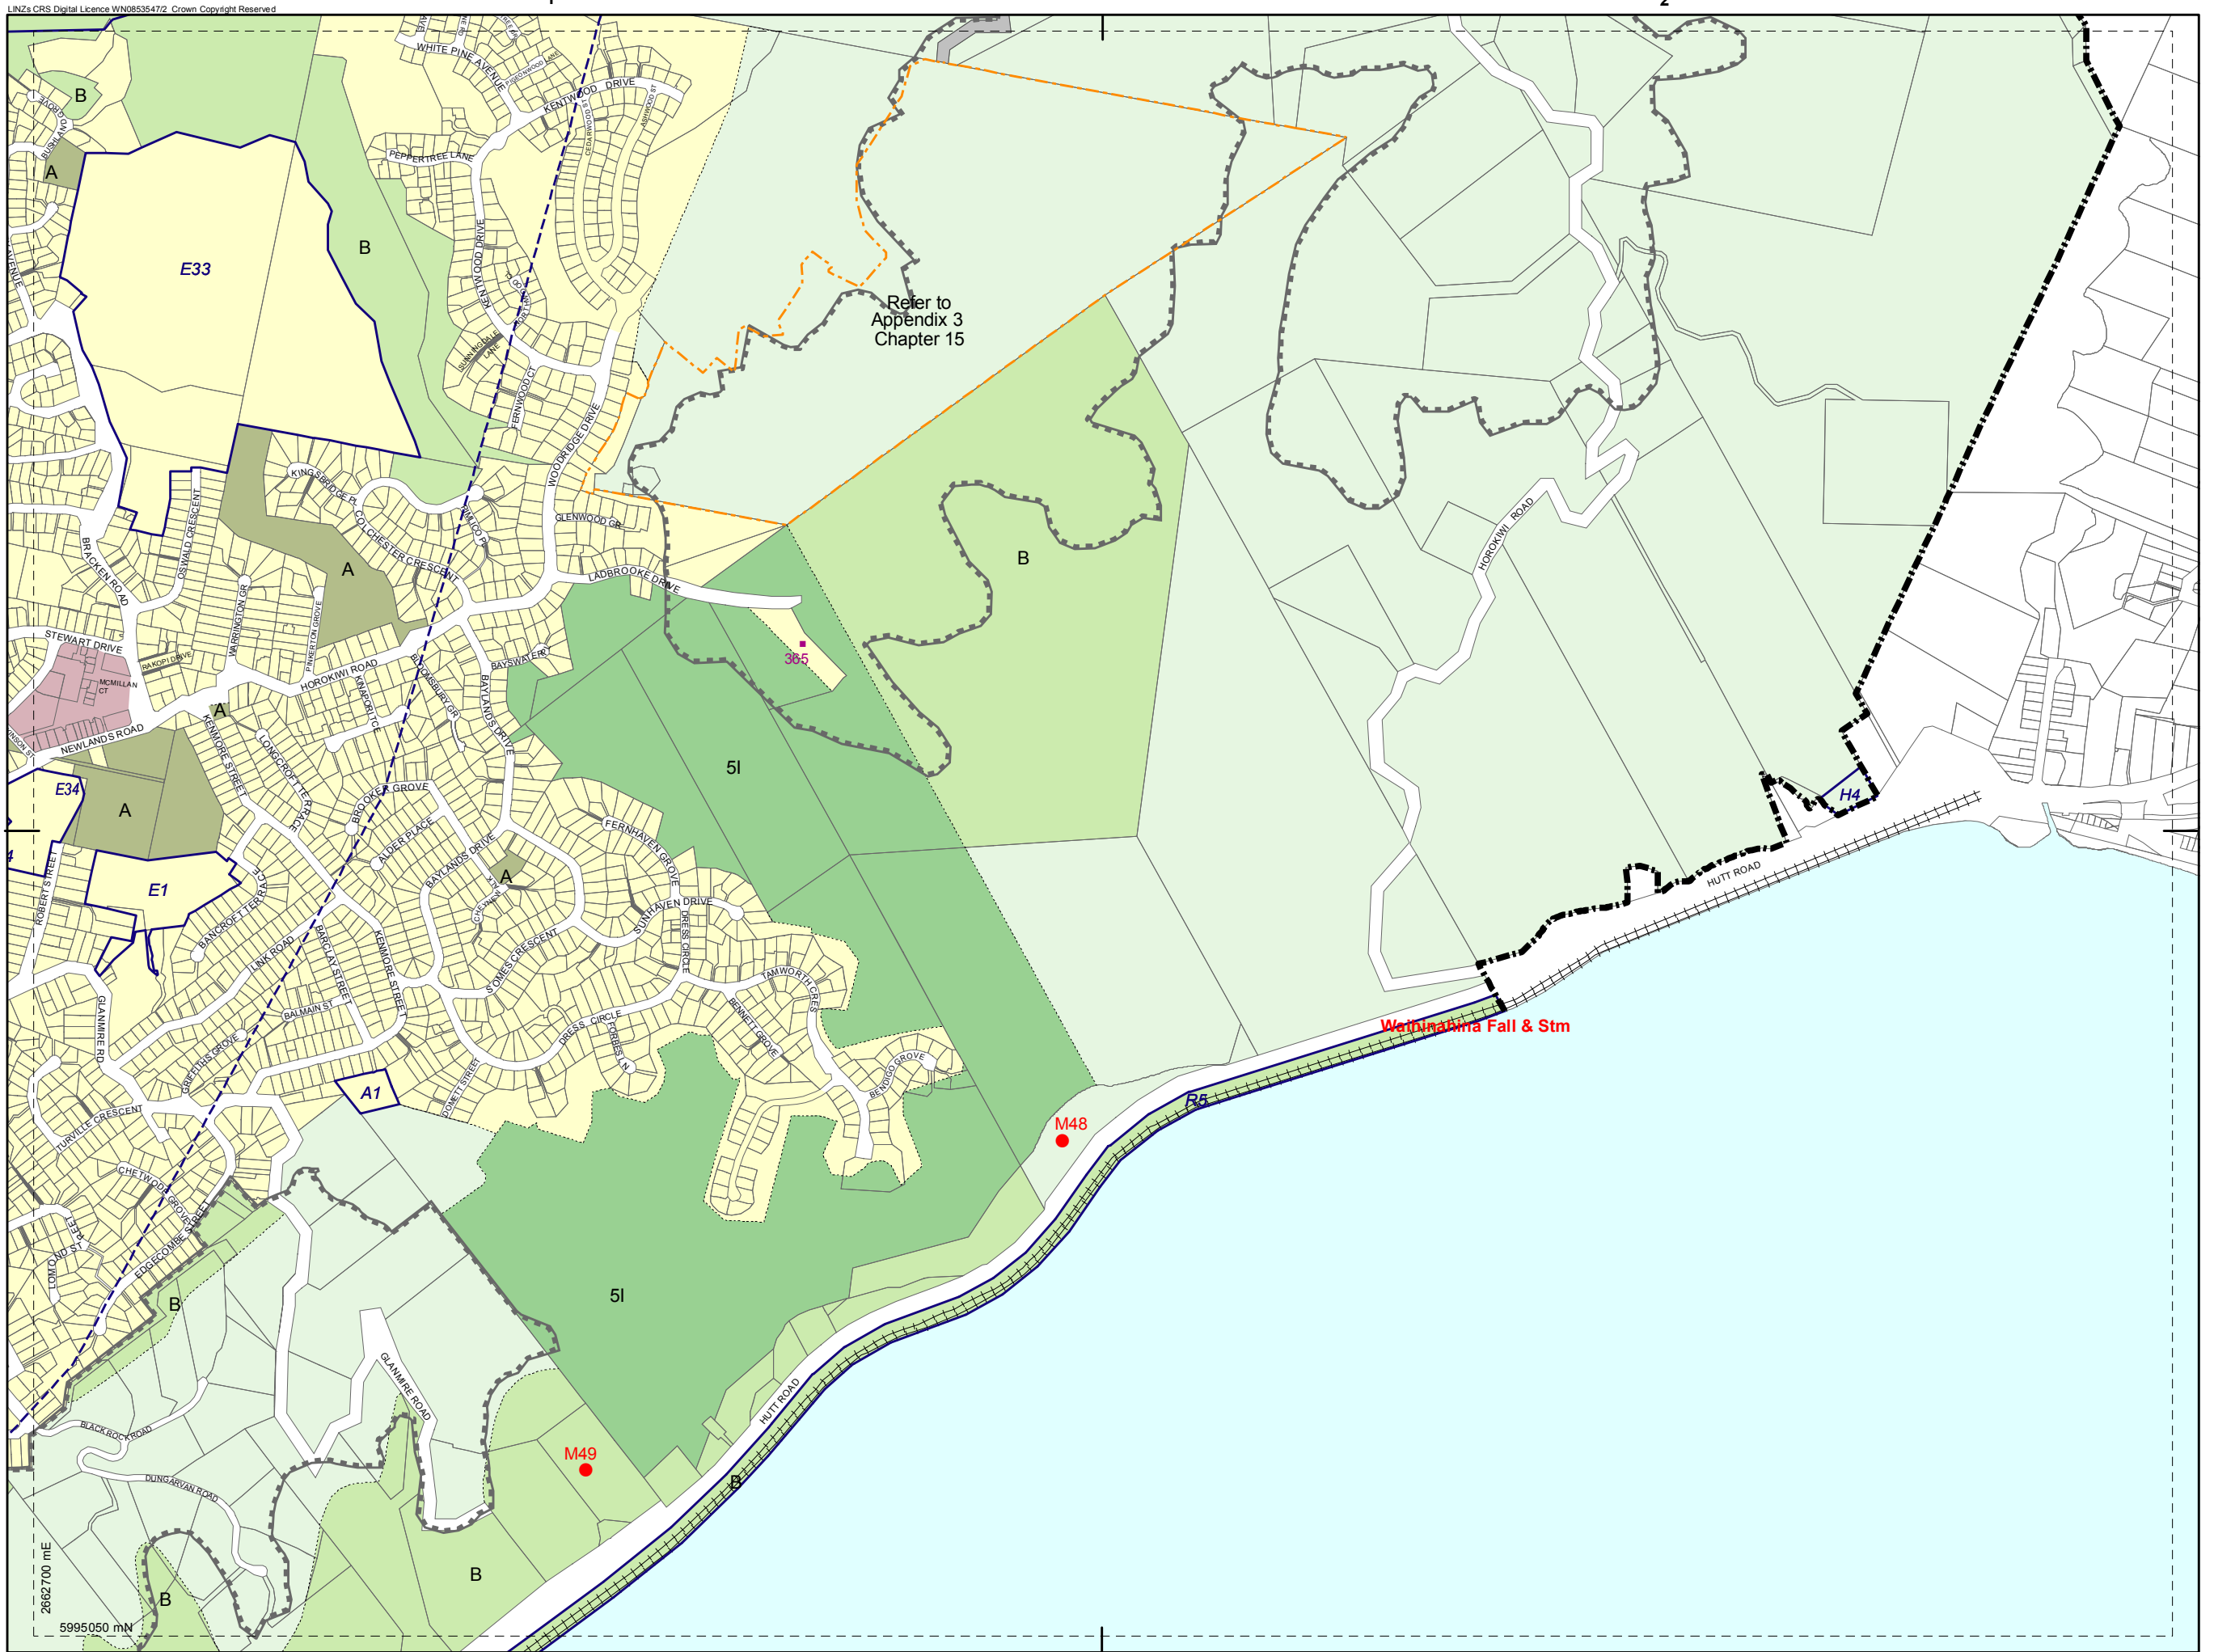

1:10,000

26	27
23	24
22	

Absolutely POSITIVELY
 ME HEKE KI PŌKEKE
 WELLINGTON CITY COUNCIL

WELLINGTON CITY COUNCIL DISTRICT PLAN MAP

Operative July 2000
 Last Updated 20 November 2009