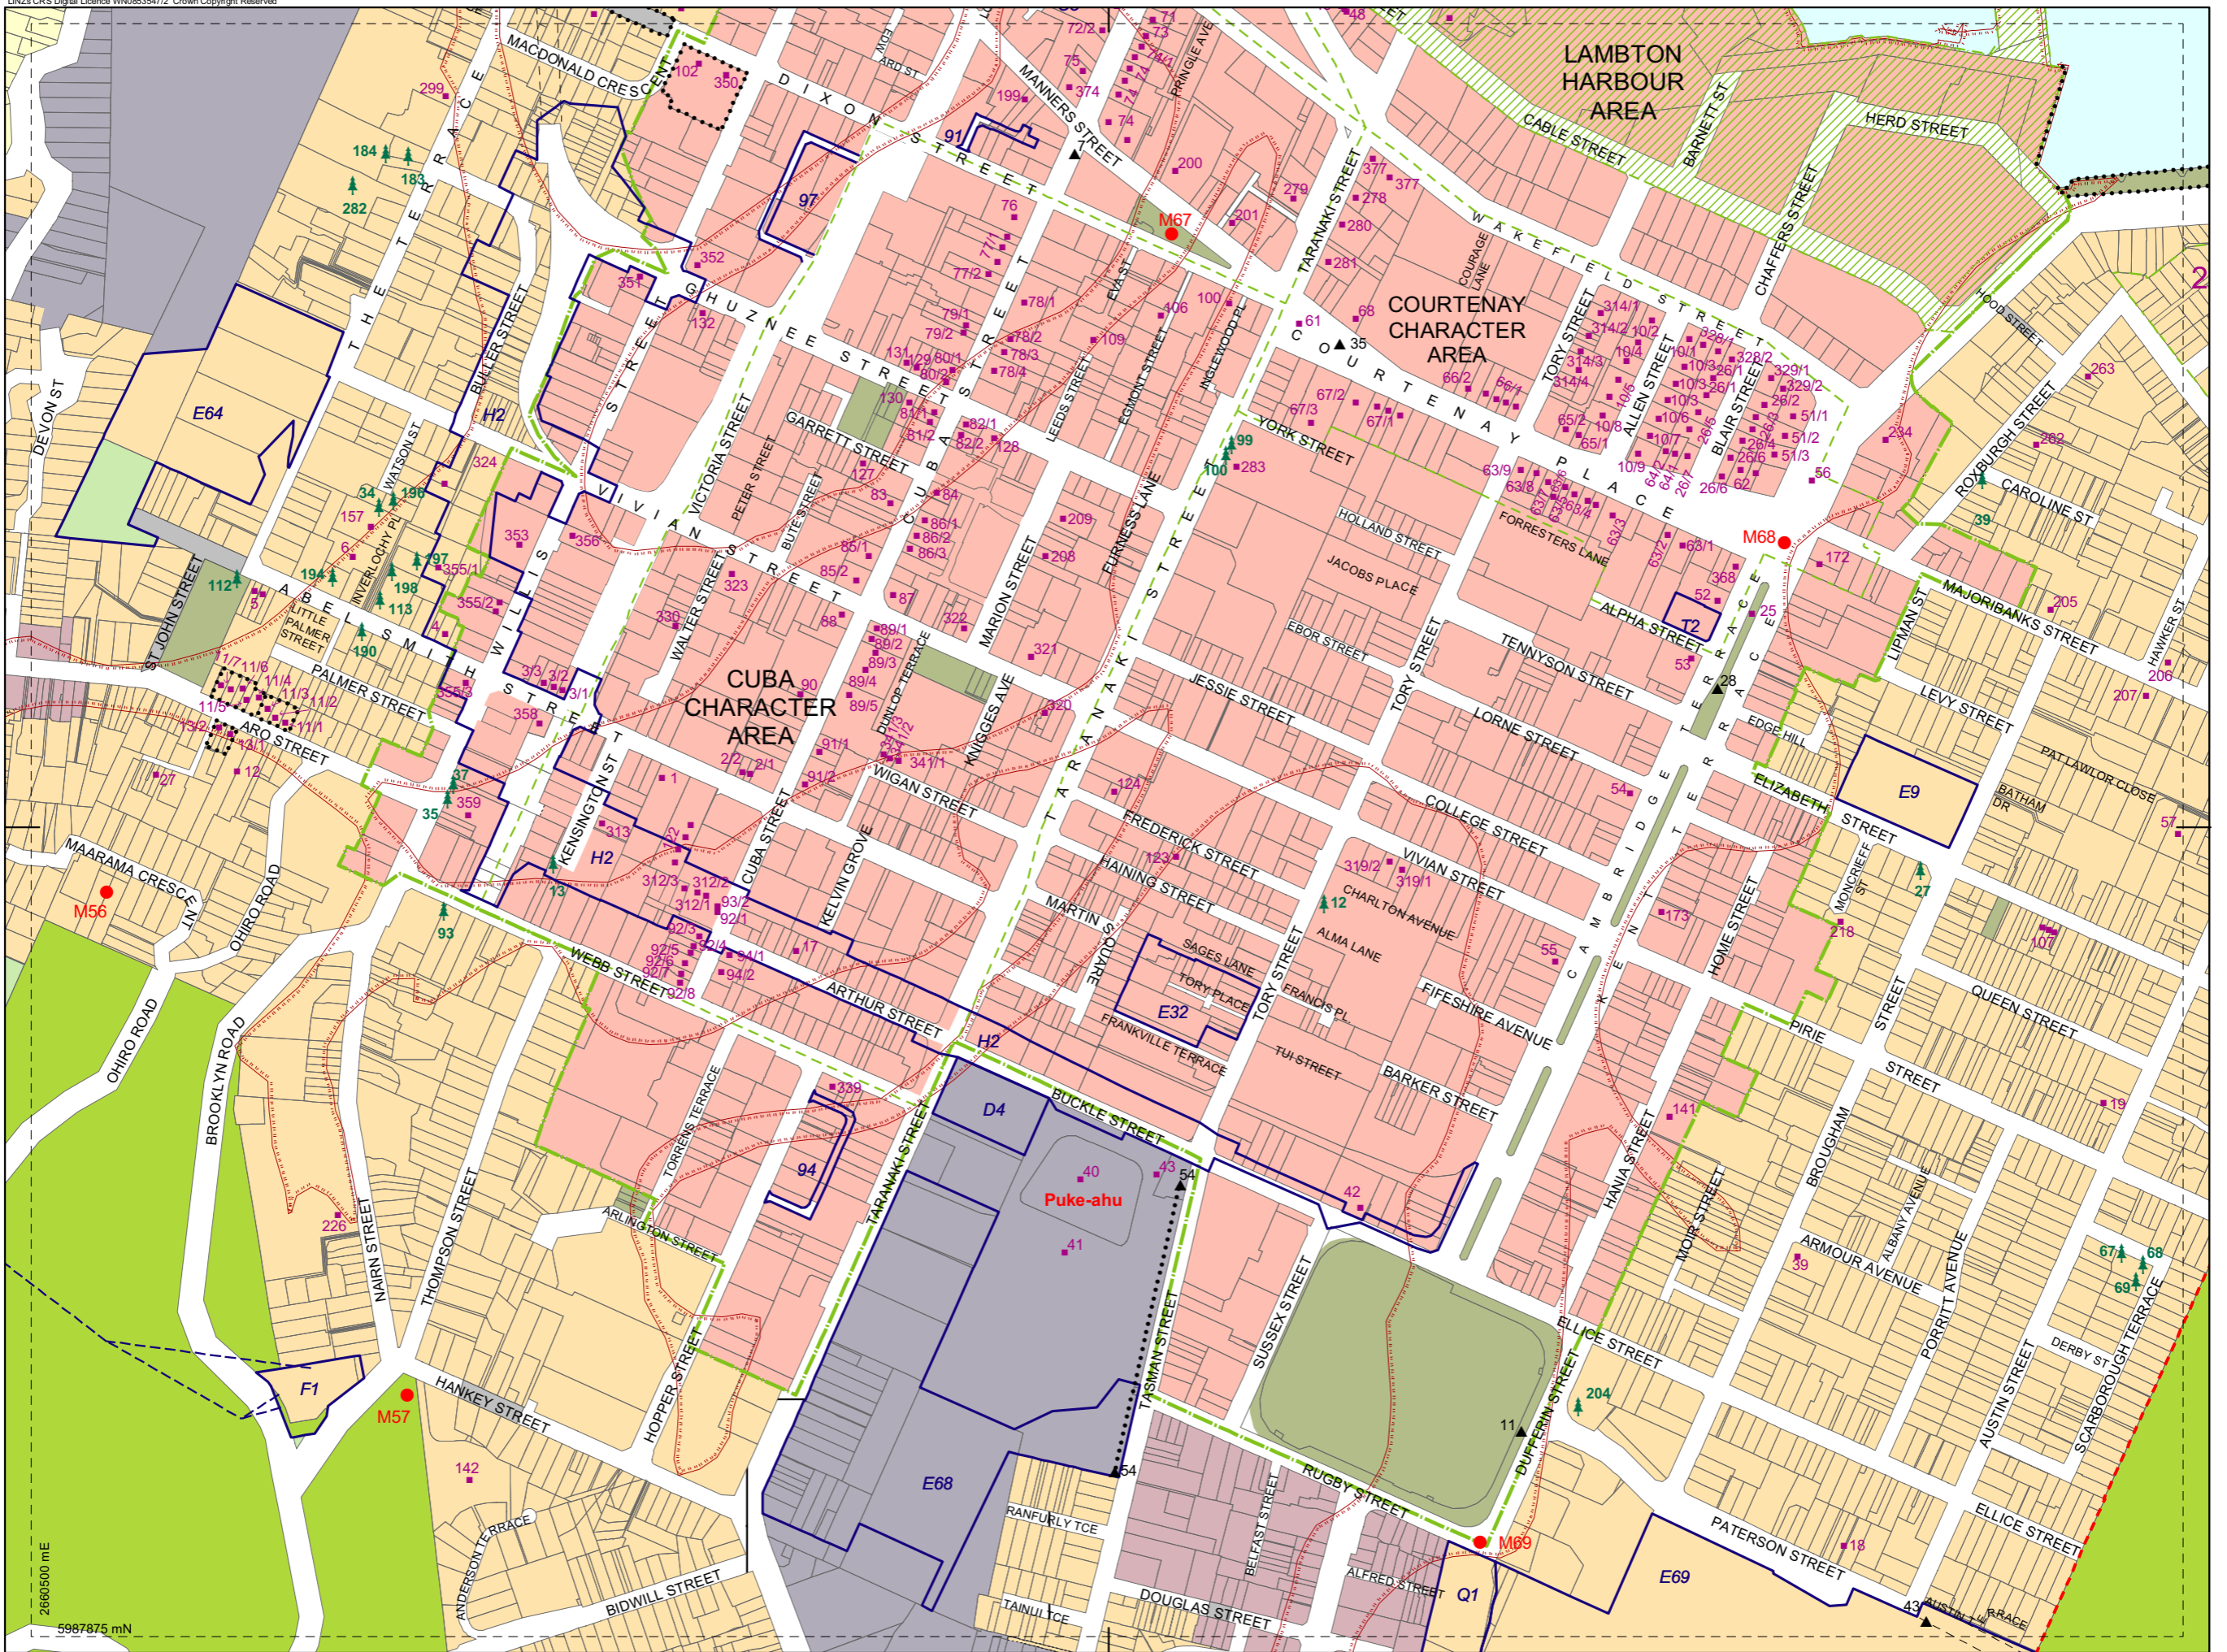

1:5,000

	17	
11	16	12
	6	

WELLINGTON CITY COUNCIL DISTRICT PLAN MAP

Operative: 27/07/2000
Updated: 07/07/2008