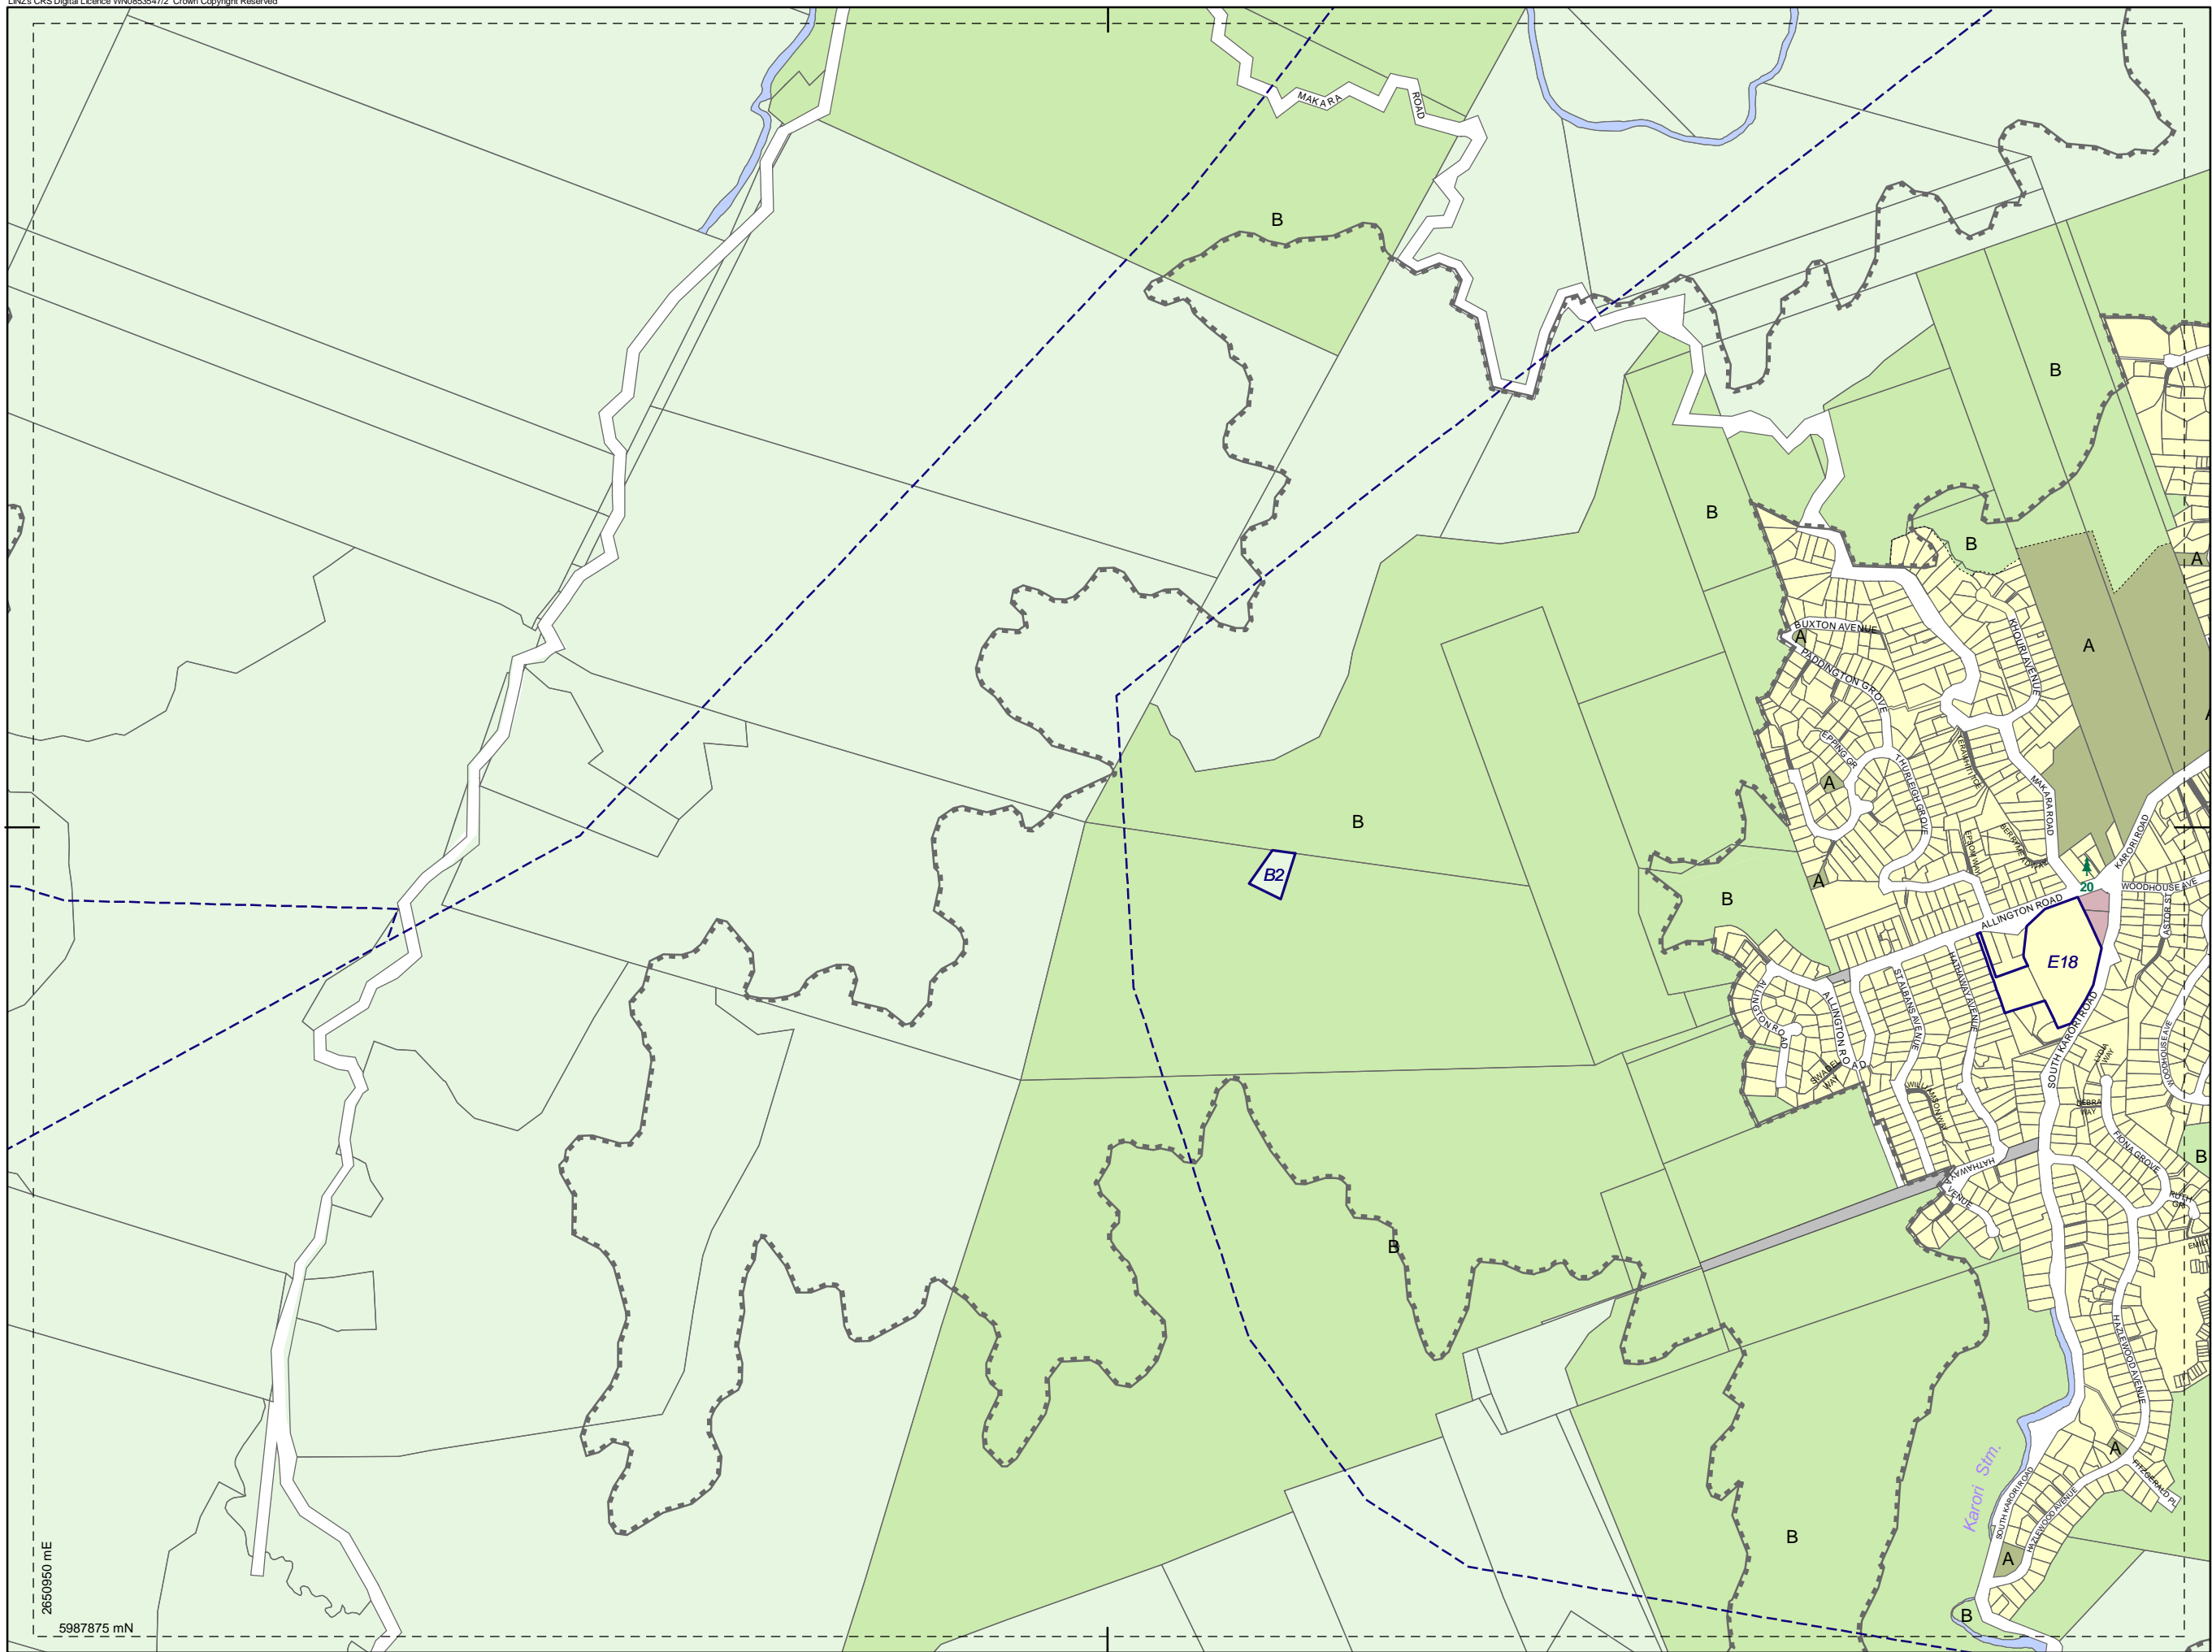

1:10,000

2650950 mE
5987875 mN

WELLINGTON CITY COUNCIL DISTRICT PLAN MAP