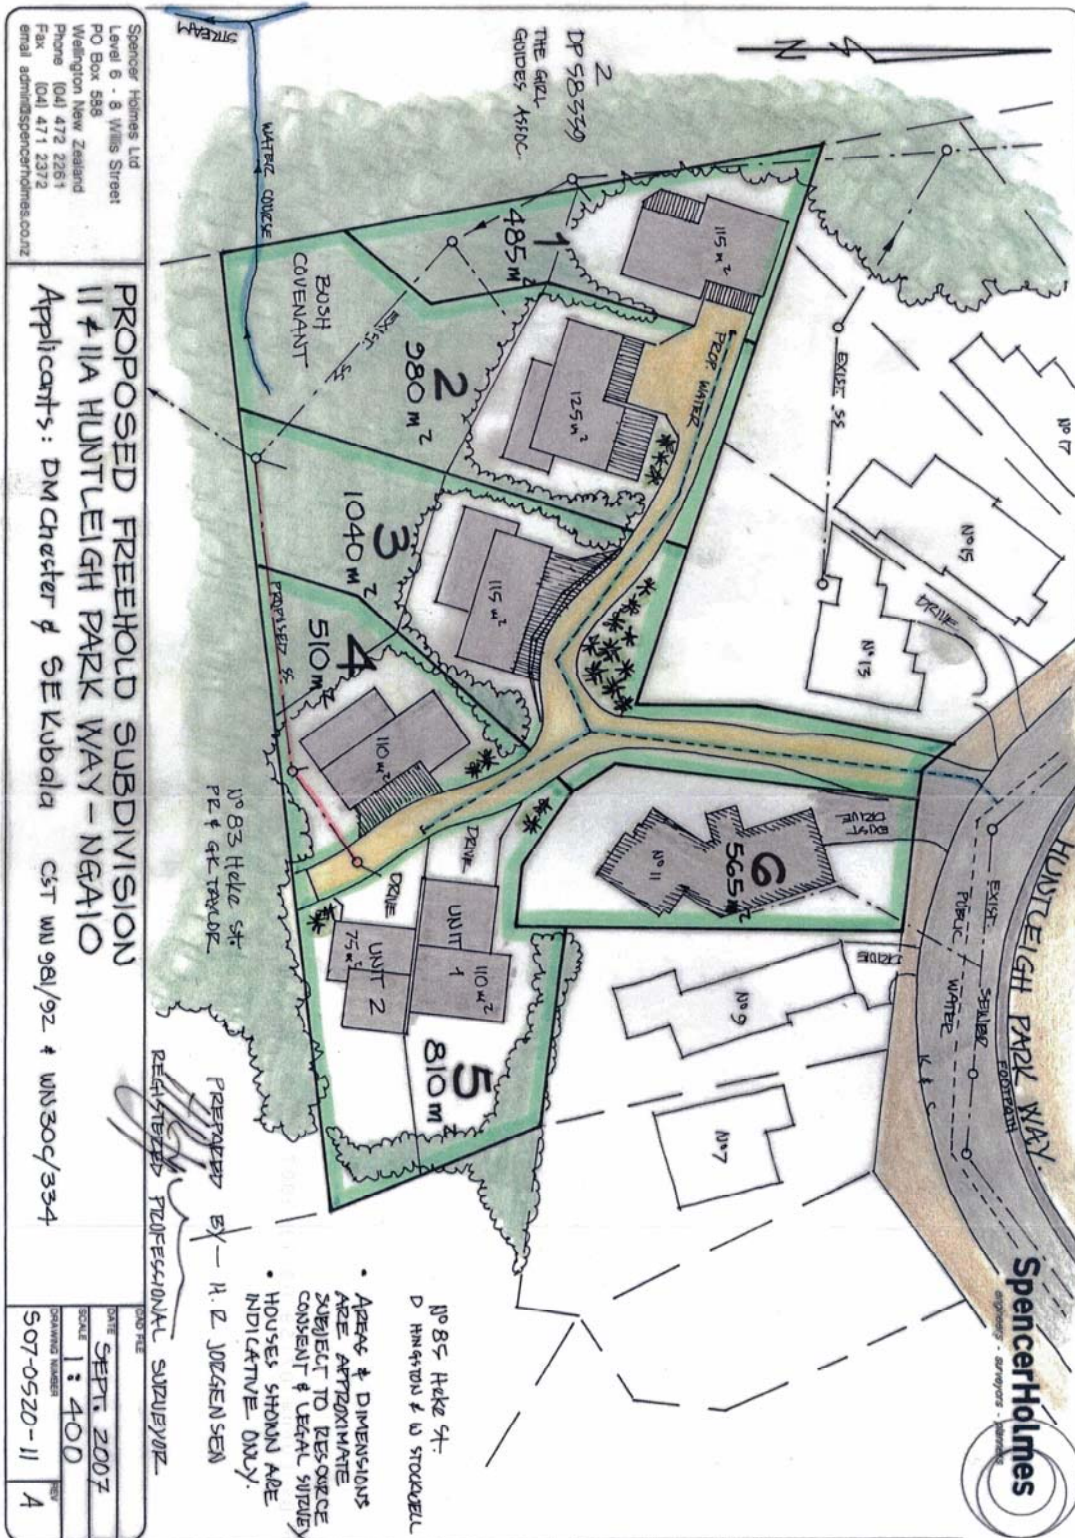

ATTACHMENT 4 – Proposed development plans: Submissions 96 & 97

Residential development proposal for 11A Huntleigh Park Way, Ngaio

Residential development proposal for 83 Heke Street, Ngāio