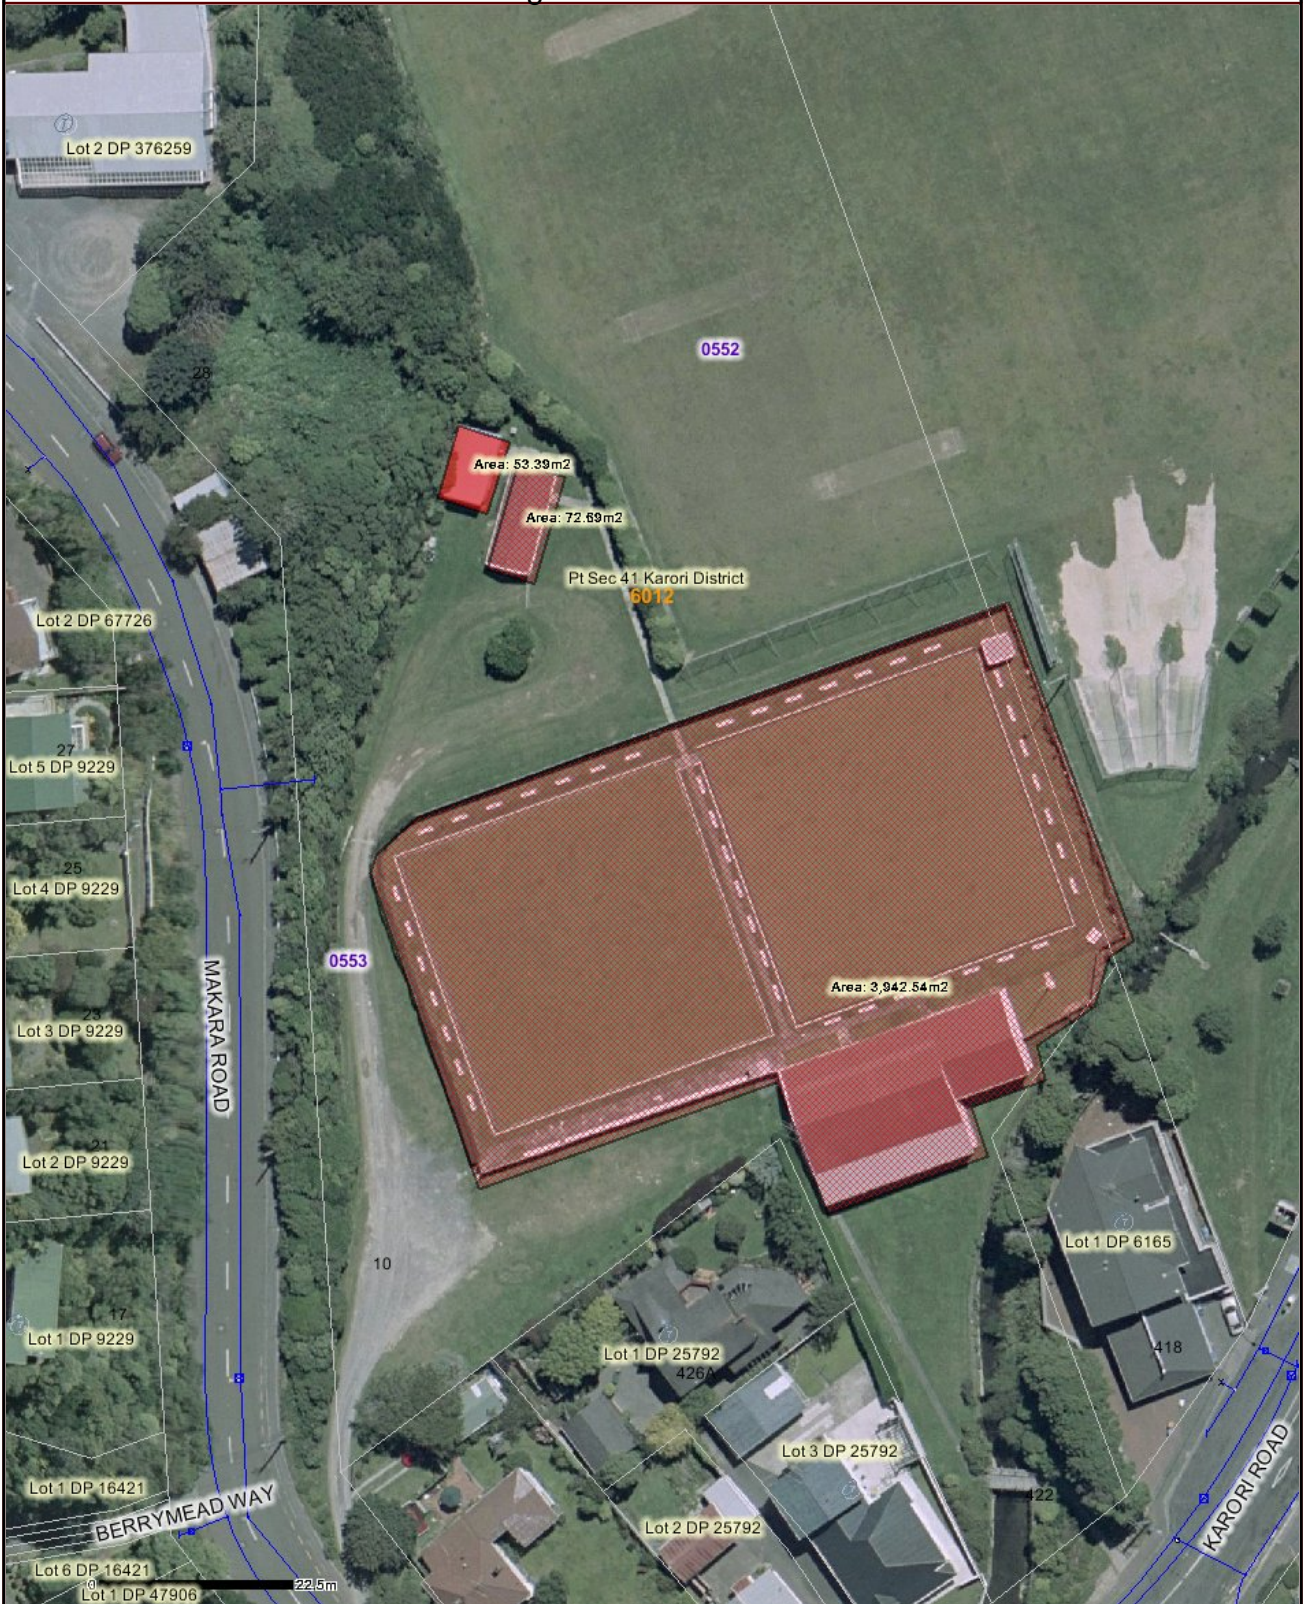

Terawhiti Bowling Club Inc. amended Leased Area

Disclaimer

Property boundaries Land Information NZ
 Licence WN0853547/2 Crown Copyright Reserved
 Accuracy in urban areas: +/-1m
 Accuracy in rural areas: +/-30m
 Other information generally +/- 1m accuracy.

Other data has been compiled from a variety of sources and its accuracy may vary.

Any contours displayed are only approximate and must not be used for detailed engineering design.

Colour Orthophotography 1:500 flown Feb 2002 owned by Terralink NZ and used under licence by WCC

Topographic data:
 Wellington City Council
 WCC Copyright Reserved.

Absolutely
POSITIVELY
 ME HEKE KI PŌNEKE
 WELLINGTON CITY COUNCIL **Wellington**

Scale 1:900