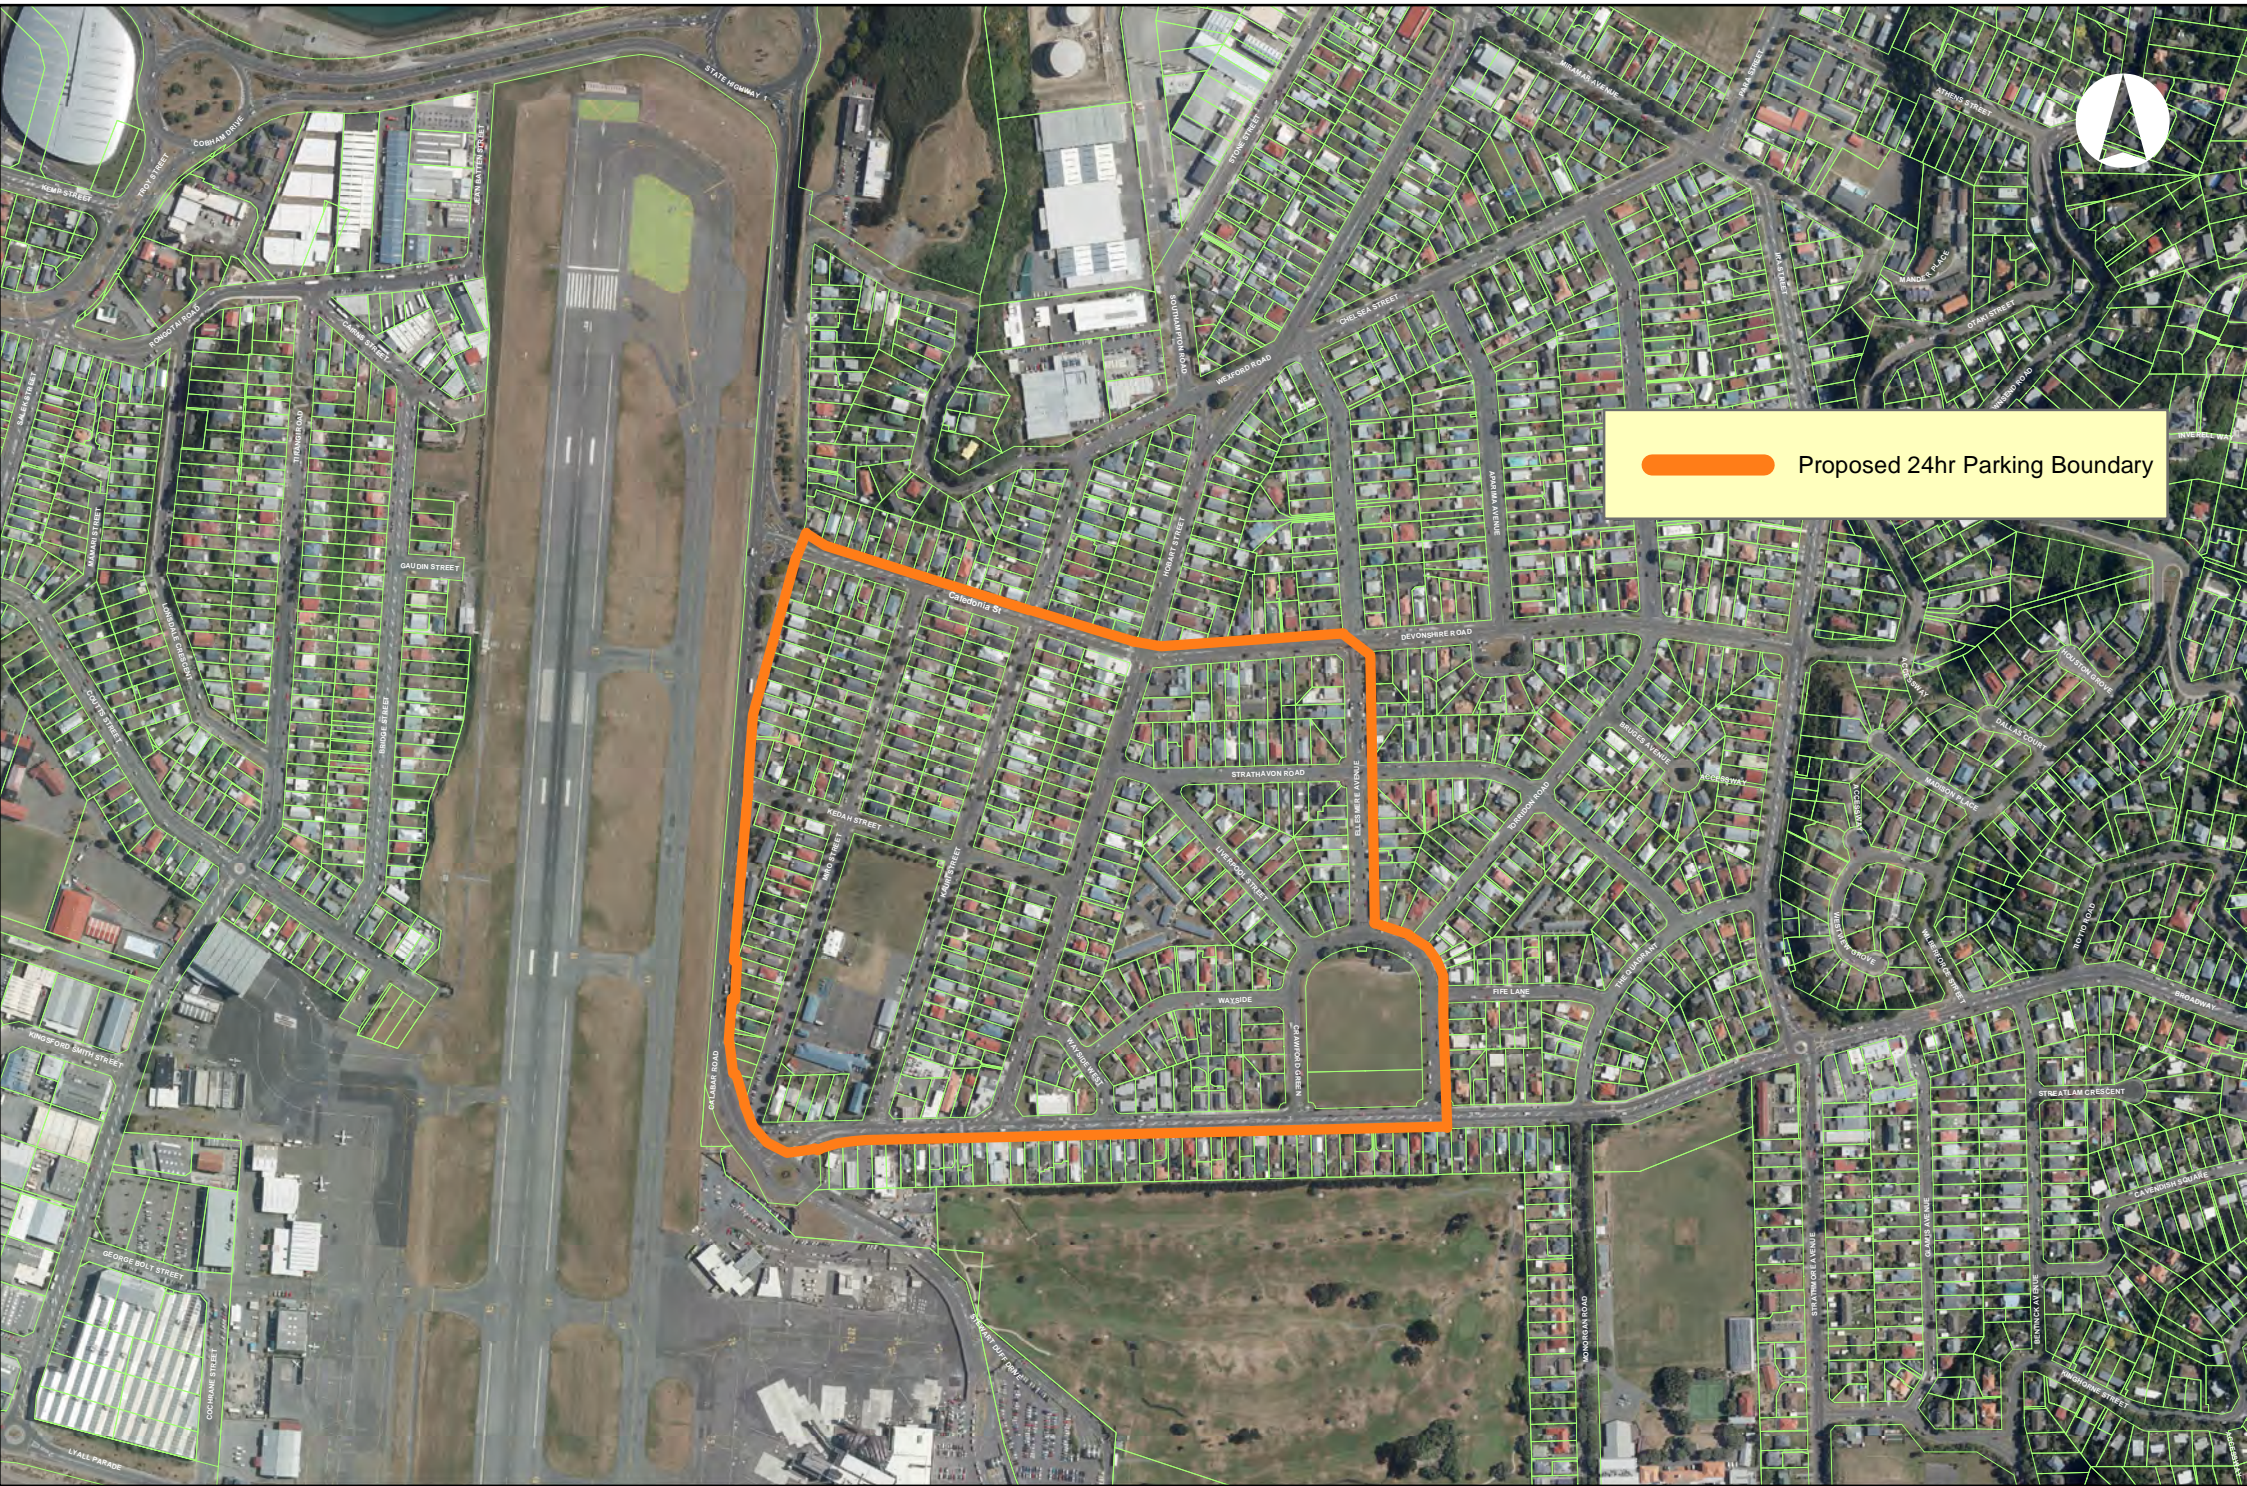

Proposed 24hr Parking Boundary

Miramar Parking: Proposed 24hr Time Restricted Parking Boundary

MAP PRODUCED BY:
Wellington City Council
101 Wakefield Street
WELLINGTON, NZ

REFERENCE:
ORIGINAL MAP SIZE: A3
AUTHOR: padilzp
DATE: 30/01/2017